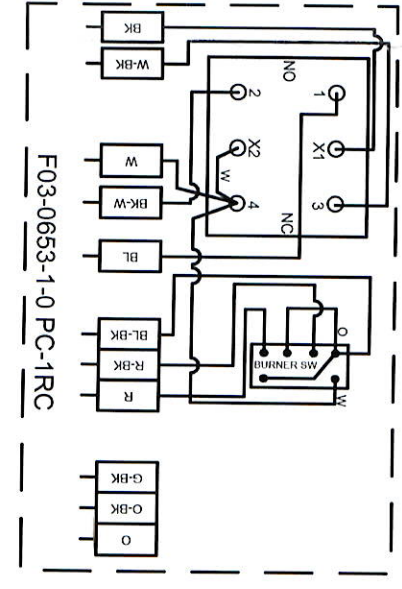

REMOTE WIRE CHART	PRE 2007	POST 2007
SINGLE WIRE	CORD	CORD
BK/BL-3	BL	BL
BR/W-5	W-BK	W-BK
BK-7	BK	BK
R/BK-8	R-BK	R-BK
R/W-9	R	R
BK/O-2	BK-W	BK-W
W-13	W	W
O/BK-10	O-BK	O-BK
O/W-11	O	O
O-17	BL-BK	BL-BK
BR-15	G-BK	G-BK
	G	G

**WIRING DIAGRAM**

**MODEL:** 8518-C0-C CLUTCH - PNL-TC - R/RPC-1RC N=HM  
**440V 3PH 7.5HP BETA PUMP**  
**DATE:** 9-7-2022  
**PART NUMBER:** FPEM8-0001-0

03-181204  
EYELET

440V 3PH  
ELEMENT WIRING

480V 3PH  
ELEMENT WIRING

 QTY-1 PER ELEMENT

ELEC JUMPER  
SUPPLIED WITH  
ELEMENTS

2180 WIRE: HIGH TEMP 12 GA.BLK

1 - 64"

4 - 8"

8 - 4"

2191 WIRE: HIGH TEMP 12 GA.GRN

1 - 66"

4 - 6.5"

4 - 10"

1 - 03-181204 BATTERY EYELETS 1A079

18 - 03-181211 TERM. RING EYELETS NP 10GA TO 12GA

8 - 03-171200 SPLICE CAP INSUL LARGE

8 - 03-171210 SPLICE CAP COPPER LARGE

TITLE SCHEMATIC

MODEL:  
ELEMENT WIRING 6-ELEMENTS