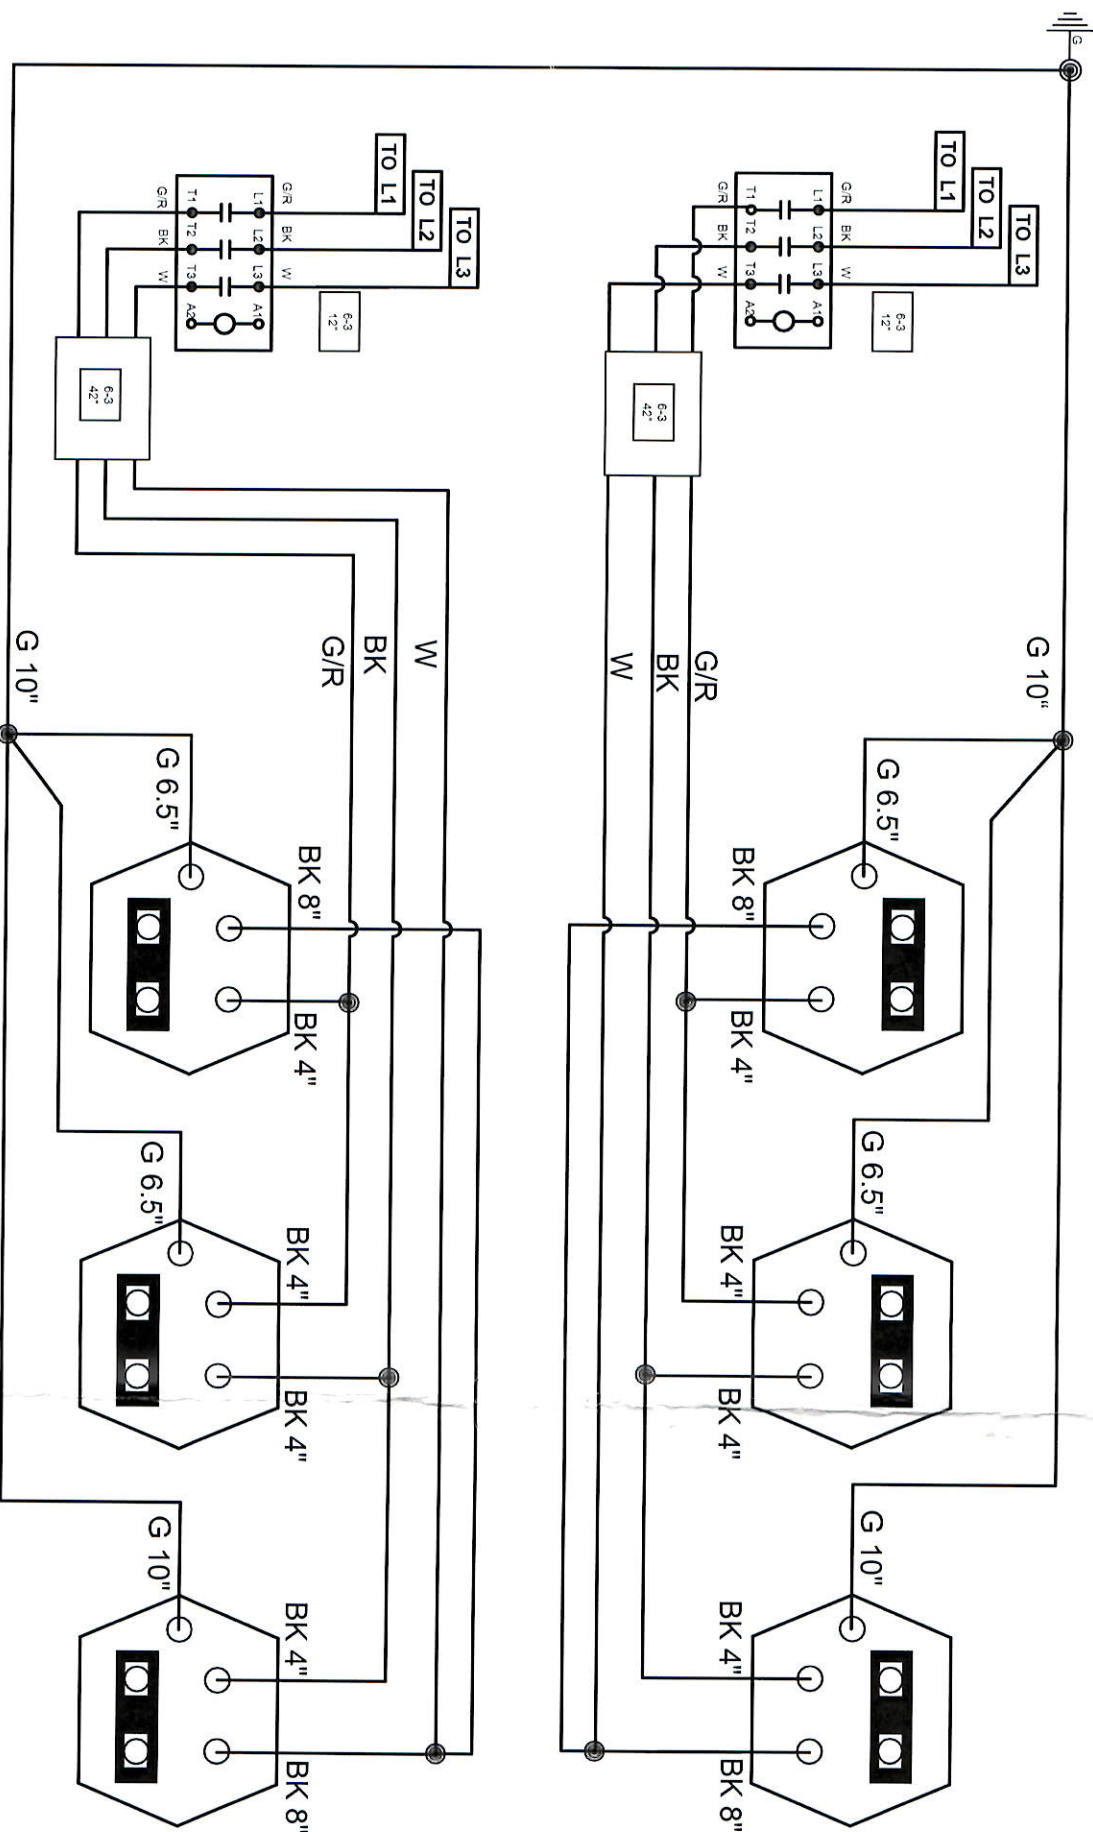

REMOTE WIRE CHART	PRE 2007	POST 2007
SINGLE WIRE	CORD	CORD
BK/BL-3	BL	BL
BR/W-5	W-BK	W-BK
BK-7	BK	BK
R/BK-8	R-BK	R-BK
R/W-9	R	R
BK/O-2	BK-W	BK-W
W-13	W	W
O/BK-10	O-BK	O-BK
O/W-11	O	O
O-17	BL-BK	BL-BK
BR-15	G-BK	G-BK
	G	G

**WIRING DIAGRAM**

**MODEL:** 8518-C0-C CLUTCH - PNL-TC - R/RPC-1RC N=HM  
**440V 3PH 7.5HP BETA PUMP**  
**DATE:** 9-7-2022  
**PART NUMBER:** FPEM8-0001-0

03-181204  
EYELET

440V 3PH  
ELEMENT WIRING

480V 3PH  
ELEMENT WIRING

 QTY-1 PER ELEMENT

ELEC JUMPER  
SUPPLIED WITH  
ELEMENTS

2180 WIRE: HIGH TEMP 12 GA.BLK

1 - 64"

4 - 8"

8 - 4"

2191 WIRE: HIGH TEMP 12 GA.GRN

1 - 66"

4 - 6.5"

4 - 10"

1 - 03-181204 BATTERY EYELETS 1A079

18 - 03-181211 TERM. RING EYELETS NP 10GA TO 12GA

8 - 03-171200 SPLICE CAP INSUL LARGE

8 - 03-171210 SPLICE CAP COPPER LARGE

TITLE SCHEMATIC

MODEL:  
ELEMENT WIRING 6-ELEMENTS